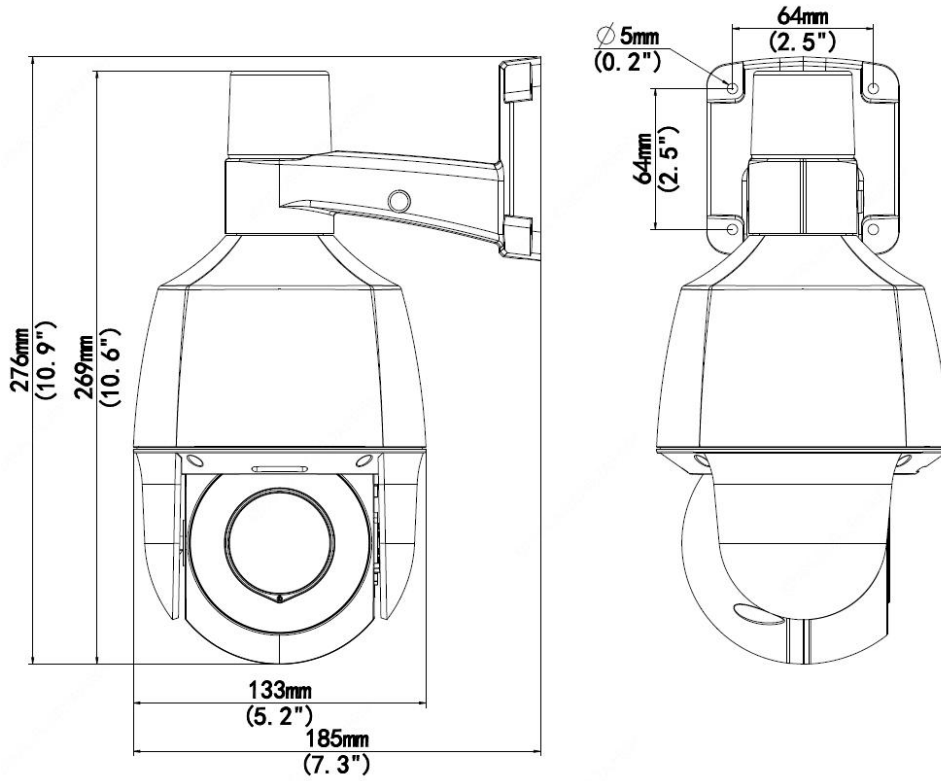

## Specifications

IP-5PT-2IZ4MA					
<b>Camera</b>					
Sensor	1/2.7" progressive scan, 5.0 megapixel, CMOS				
Lens	2.8~12mm , AF automatic focusing and motorized zoom lens				
Angle of View (H)	30.6°~104.1°				
Angle of View (V)	17.4°~54.9°				
Angle of View (O)	34.4°~108.3°				
DORI Distance	Lens	Detect(m)	Observe(m)	Recognize(m)	Identify(m)
	2.8mm	63.0	25.2	12.6	6.3
	12mm	270.0	108.0	54.0	27.0
Shutter	Auto/Manual, shutter time: 1 s ~ 1/100000 s				
Minimum Illumination	Colour:0.003 lux (F1.6,AGC ON) 0 lux with IR				
Day/Night	IR-cut filter with auto switch (ICR)				
Digital noise reduction	2D/3D DNR				
S/N	>52 dB				
IR Range	UP to 50m (164ft)				
Wavelength	850nm				
IR On/Off Control	Auto/Manual				
Warm Light Range	UP to 10m (33ft)				
WDR	120dB				
<b>Video</b>					
Video Compression	Ultra 265,H.265, H.264, MJPEG				
H.264 code profile	Baseline profile, Main Profile				
Frame Rate	Main Stream: 5MP (2880*1620), Max 30fps; 4MP (2560*1440), Max 25fps;3MP (2304*1296), Max 25fps; 2MP (1920*1080), Max 30fps; Sub Stream: 720P (1280*720), Max 30fps; D1 (720*576), Max 30fps; 640*360, Max 30fps; 2CIF (704*288), Max 30fps; CIF (352*288), Max 30fps; Third Stream: D1 (720*576), Max 30fps; 640*360, Max 30fps; 2CIF (704*288), Max 30fps; CIF (352*288), Max 30fps;				
Video Bit Rate	128 Kbps~16 Mbps				
OSD	Up to 8 OSDs				
Privacy Mask	Up to 8 areas				
ROI	Up to 8 areas				
Motion Detection	Up to 4 areas				
<b>Image</b>					
White Balance	Auto/Outdoor/Fine Tune/Sodium Lamp/Locked/Auto2				
Digital noise reduction	2D/3D DNR				
Smart IR	Support				
Flip	Normal/Vertical/Horizontal/180°/90°Clockwise/90°Anti-clockwise				
Dewarping	N/A				
HLC	Supported				
BLC	Supported				
<b>Intelligent</b>					
Smart intrusion	Cross Line, Intrusion, Enter Area, Leave Area detection;Motion detection ;				

## Dimensions